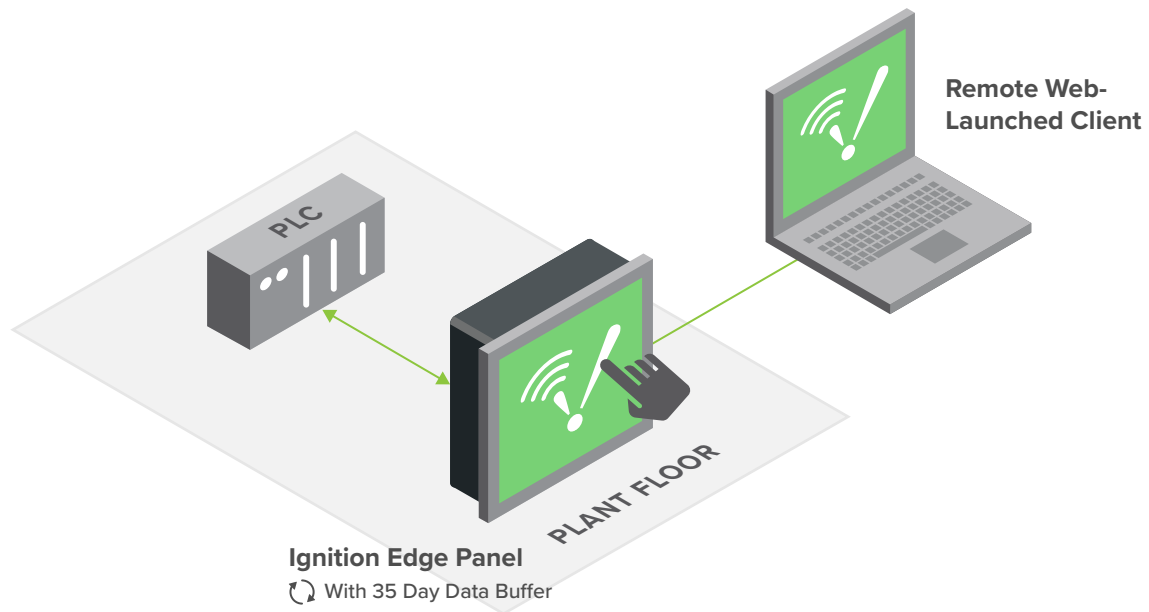

Ignition Edge Panel

Standalone HMI

Embed Ignition Edge Panel onto a device, such as a touch panel, to provide a standalone HMI with local access to an edge-of-network device and unlimited tags.

Healthy Connection
Poll/Response